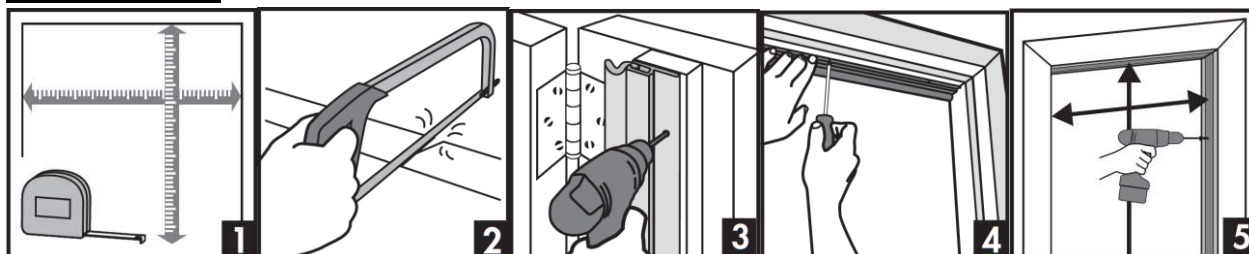

INSTRUCTIONS :

DÉTAILS POUR L'INSTALLATION :

À installer sur la face extérieure de la porte. Placez les bandes latérales contre la bande supérieure dans les coins de la porte. Utilisez la bande magnétique de 91,4 cm pour la partie supérieure de la porte, la bande de compression de 2,05 m pour le côté des charnières et la bande magnétique de 2,05 m pour le côté de la serrure de la porte. L'isolation doit être en contact sur toute la longueur de la porte pour en assurer une bonne étanchéité. Assurez-vous que les trous pour les vis sont positionnés près de chaque extrémité. Percez des trous de 2 mm. Pour commencer, percez le trou du milieu. Effectuez un essai en ouvrant et en fermant la porte avant de fixer définitivement les bandes.

M-D Canada, une division de M-D Building Products

Siège social

5720 Ambler Drive, Mississauga (Ontario) L4W 2B1
1 800 565-6653 | service@mdteam.com

Centre de distribution au détail

2994 Peddie Road, Unit 2, Milton (Ontario) L9T 6Y9
1 888 908-1036 | retailorders@mdteam.com