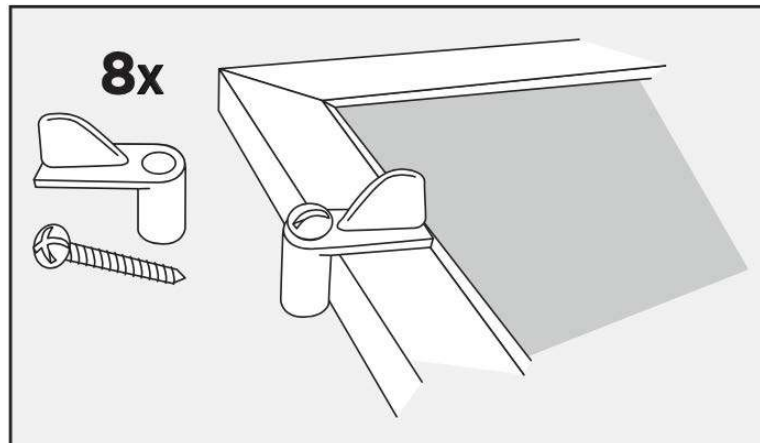

Verrous à talon

FOURNITURES NÉCESSAIRES :

INSTRUCTIONS:

Verrous à talon pour cadre de moustiquaire de portes et fenêtres

- Les verrous peuvent maintenir en place un cadre de 7/16 po (11 mm)
- Vis comprises
- Résistent aux changements de température • Faciles à installer

M-D Canada, une division de M-D Building Products

Siège social

5720 Ambler Drive, Mississauga (Ontario) L4W 2B1
1 800 565-6653 | service@mdteam.com

Centre de distribution au détail

2994 Peddie Road, Unit 2, Milton (Ontario) L9T 6Y9
1 888 908-1036 | retailorders@mdteam.com