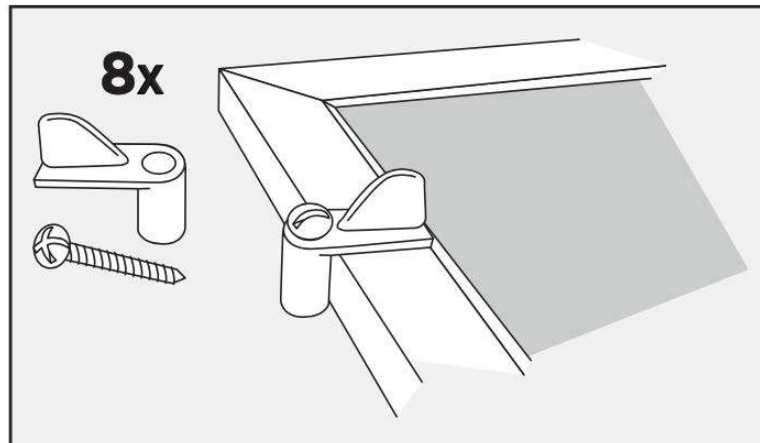

## Frame Clips

### INSTRUCTIONS:

Frame Clips for Window & Door Screen Frame • Clips hold 7/16" (11 mm) frame in place

- Screws included
- Resistant to temperature changes
- Easy to install

*M-D Canada, a division of M-D Building Products*