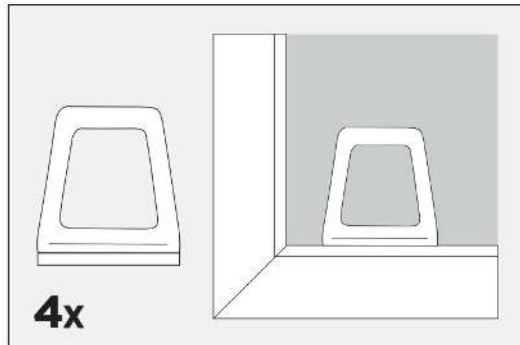

Onglets

FOURNITURES NÉCESSAIRES :

INSTRUCTIONS:

1. Onglets pour cadre de moustiquaire • Facilitent le retrait de la moustiquaire
  - S'attachent dans la rainure du bourrelet

M-D Canada, une division de M-D Building Products

Siège social

5720 Ambler Drive, Mississauga (Ontario) L4W 2B1
1 800 565-6653 | service@mdteam.com

Centre de distribution au détail

2994 Peddie Road, Unit 2, Milton (Ontario) L9T 6Y9
1 888 908-1036 | retailorders@mdteam.com